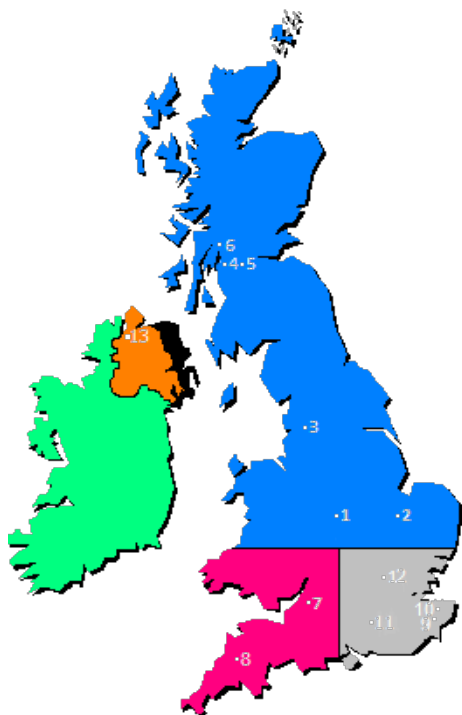

1) WORLIFTS LTD
2) ENW PNEUMATIC SERVICES
3) NORTHERN JACK SPECIALISTS
4) HI LIFT HYDRAULICS LTD
5) S T SHELDON
6) VEHICLE ACCESS SERVICES
7) POMPHREY & SONS LTD
8) BLACKJACKS TECHNICAL SERVICES
9) ASHFORD GARAGE EQUIPMENT
10) AUTOQUIP LLP
11) LIFTMASTER LTD
12) MATTHEW & SONS
13) SEARCH WORKSHOP SUPPLIES

MIDLANDS, NORTH & SCOTLAND

WORLIFTS LTD
GUILD HOUSE,
SANDY LN,
WILDMOOR,
BROMSGROVE
B61 0QU

TEL: 0121 460 1113
WEB: <https://www.worlifts.co.uk/>
E-MAIL: info@worlifts.co.uk

ENW PNEUMATIC
SERVICES
91 FENGATE
PETERBOROUGH
CAMBRIDGESHIRE
PE1 5BA

TEL: 01733 564875
FAX: 01733 897983
E-MAIL:
dave@enwservices.com
WEB:
www.enwservices.com

NORTHERN JACK
SPECIALISTS
STATION WORKS
SADLER STREET IND.
ESTATE
MARKET STREET
CHURCH, ACCRINGTON
BB5 0HP

TEL: 01254 233123
FAX: 01254 393709
E-MAIL:
sales@northernjacks.co.uk

HI-LIFT HYDRAULICS
BELLSIDE WORKS
BELLSIDE ROAD
CLELAND
MOTHERWELL
ML1 5NP

TEL: 01698 860657
FAX: 01698 860828
E-MAIL:
hlh2010@hotmail.co.uk
WEB:
www.hilifthydraulics.co.uk

S.T. SHELDON
UNIT 31, WREN COURT
STRATHCLYDE BUS. PARK
BELLSHILL
ML4 3NQ

TEL: 01698 747470
FAX: 01698 747174
E-MAIL:
stsheldon@btconnect.com
WEB:
www.stsheldon.co.uk

VEHICLE ACCESS
SERVICES
27 FRASER ROAD
DUNBARTON
SCOTLAND
G82 3LS

TEL: 07961 791849
FAX: 01389 601200
E-MAIL:
vas2008@live.co.uk